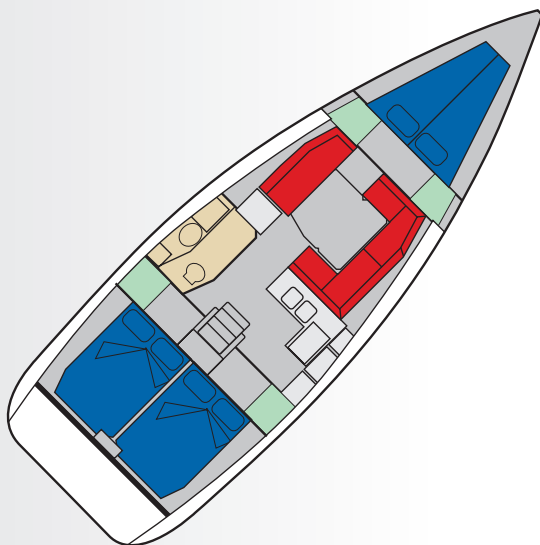

SUN ODYSSEY 379 MINERVA

Lenght	11,34 m
Beam	3,76 m
Draft	2,10 m
Berths/cab/wc	8/3/1
Sail Area	70,00 mq
Mainsail	full batten
Engine	30 HP/Yanmar
Fuel	130 L
Water	330 L

LEGENDA

	BOOTH / BED
	BATHROOM
	SITTING
	CABINET
	KITCHEN

Year/anno	2014
Wc/toilets	1
Electric Windlass/Salpancora elettrico	YES
Autopilot	YES
Gps/ Plotter in Cockpit/ In pozzetto	INSIDE
Radio - usb - aux	YES NO CD PLAYER
Altoparlanti Esterni/Speakers In Cockpit	YES
Bimini top	YES
Sprayhood	YES
Bow thruster/Elica di prua	NO
Generator	NO
Conditioned Air/ Air condizionata	NO
Fans/Ventilatori	NO
Dinghy rigid bottom / Tender fondo rigido	NORMAL
Usb Socket /Prese usb	1 IN DINETTE
Convertible Dinette /Trasformabile	YES
Sail'sYear/ Anno delle vele	2014
Black water tank/ Serbatoio acque nere	YES
Teak deck / Pozzetto in teak	YES
Electric Winch/ Winch elettrico	NO